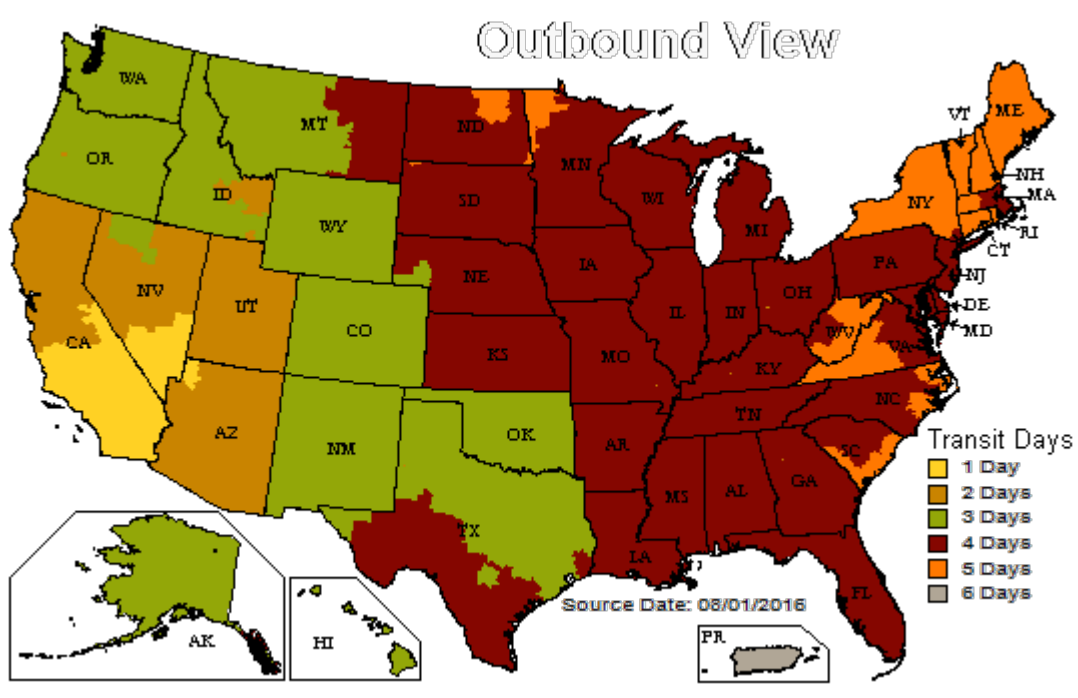

# U.S. Ground Map Results

Business days in transit from: SANTA ANA, CA 92705

Service Map colors may vary due to differences in hardware and software. This map is a general representation of UPS Ground transit times. For service availability and to calculate the delivery time for a package shipped between a specific origin and destination worldwide, select **Calculate Time & Cost** in the **Shipping** tab.